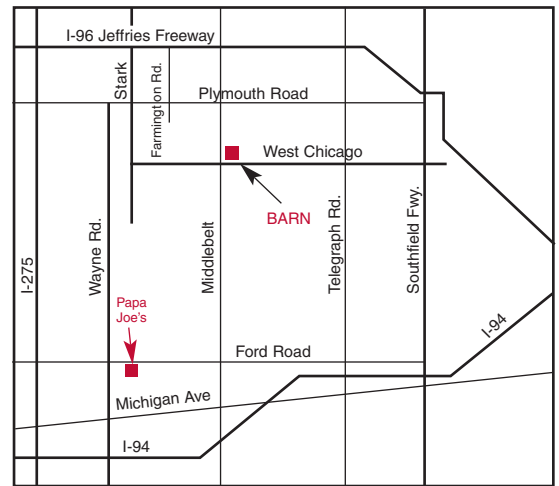

The 23rd Annual Barn Show

Antique Car & Hot Rod Show

Sunday, June 13, 2010

Corner of Middlebelt & West Chicago in Livonia

Registration before show...$15.00 · Registration on day of show (7am - 11am)...$20.00

- Goodie Bags & Dash Plaques (First 400 entries)
- Road Knights' Pick & Trophies
- Swap Meet & Car Corral
- Food & Refreshments (no alcohol)
- 50/50 Raffles for everyone present
- Arts & Crafts at the Barn

LIVE MUSIC BY MEN IN BLACK

Special Awards, Swap Meet, Car Corral, Games for all Ages, 100's of Custom Cars, Food, Arts & Crafts, Picnic Area, Pony Rides, ETC... Fun that is geared for the entire family. 9:00 am to 5:00 pm

SWAP MEET & CAR CORRAL

Pre-Registration Form

Name _____

Address _____

City, State, Zip _____ Phone # _____

Car, Year _____ Make Model _____

Car # Cars _____ Pre: $15.00 _____

Registration #Cars _____ Last Day: $20.00 _____

Swap Meet _____ Spaces ($15.00 per space) $ _____

Total Amount of Payment $ _____

MUST BE PRESENT BY 11:00 AM TO BE ELIGIBLE FOR AWARDS

Participants take note: Pre-registration costs and due dates are: $15.00 before June 13, 2010/$20.00 June 13, 2010 on day of show.

Swap spaces: $15.00 per space. Make Checks payable to **Friends of Wilson Barn**. Mail Checks to: **Barn 2010**, 14297 Blue Skies, Livonia, Michigan 48154.

Applicants hereby assume any and all risks for any and all injury, damages or loss to or caused by himself or others that may occur at the June 12, 13, 2010 Antique Car and Hot Rod Show & Swap Meet. Applicant also releases from any responsibility for the above, the Friends of the Barn, Road Knights Auto Club, City of Livonia, or any of their representatives and anyone else connected with the presentation of this car show and swap meet.

Must Send 3/4 photo of Vehicle with application to be accepted. No exceptions, even if Previously shown. How did you hear of this show?

Classification (Please Check One)

STREET ROD

T-Bucket
OPEN
Early - up to 1934
Late - 1935 - 48

COUPE
Early - up to 1934

SEDAN
Early - up to 1934
Late - 1935 - 48

PRO STREET
Up to 1948

STOCK

Early - up to 1948
Late - 1949 - 1969

Current - 1970 & up
STREET MACHINE
Early - 1949 - 1969
Late - 1970 & up

PRO STREET
1949 & up
CUSTOM

Early - 1949 - 1969
Late - 1970 & up

SPORTS

(Domestic and Import)

Stock

Modified

TRUCKS

Full Size

Mini

Pro-Street

4x4

OPEN CLASS

Date _____ Signature _____

ALL VEHICLES BEING JUDGED MUST BE ON THE GROUNDS BY 11:00 AM * SORRY NO PETS ALLOWED *